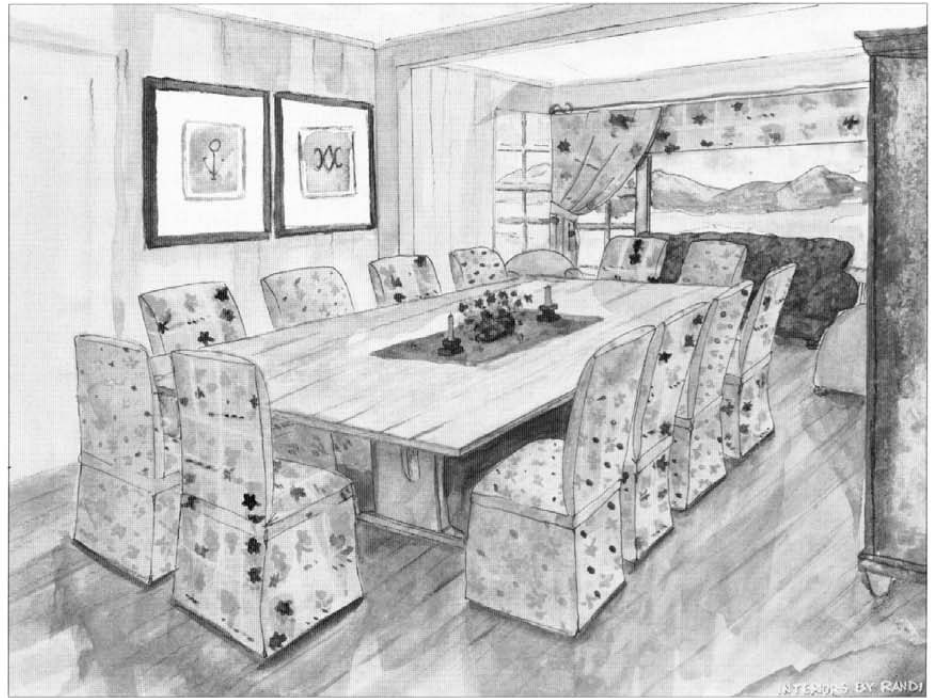

ability to create a mood or a special feeling in any room or home. I enjoy mixing old and new to create that perfect atmosphere. Because of this, the dining room of the farmhouse fits nicely with my abilities.

Randi Skiffington, 25, of Moultonborough started her company in 1994, assisting home owners and builders in the Lakes Region with all aspects of interior design. Since that time, she has expanded her work to the Boston area. She now maintains offices in Meredith, NH and Brookline, MA.

Born and raised in Newton, Massachusetts, Randi lives in Moultonborough, NH with her husband, Joseph Skiffington. She is a 1993 graduate of Franklin Pierce College.

While my favorite decors are southwestern and contemporary, I believe my expertise comes from my

- CONTRIBUTORS
- Jordan's Furniture — Selected Furniture
- The Home Beautiful — Linoleum Floor
- Inside Outlook — Window Coverings
- Rick Kholer — Maintenance/Repair

Interiors by Randi
Home Decor

Interiors by Randi — Randi Skiffington
P.O. Box 686, Moultonboro, New Hampshire 03254
(603) 279-1188